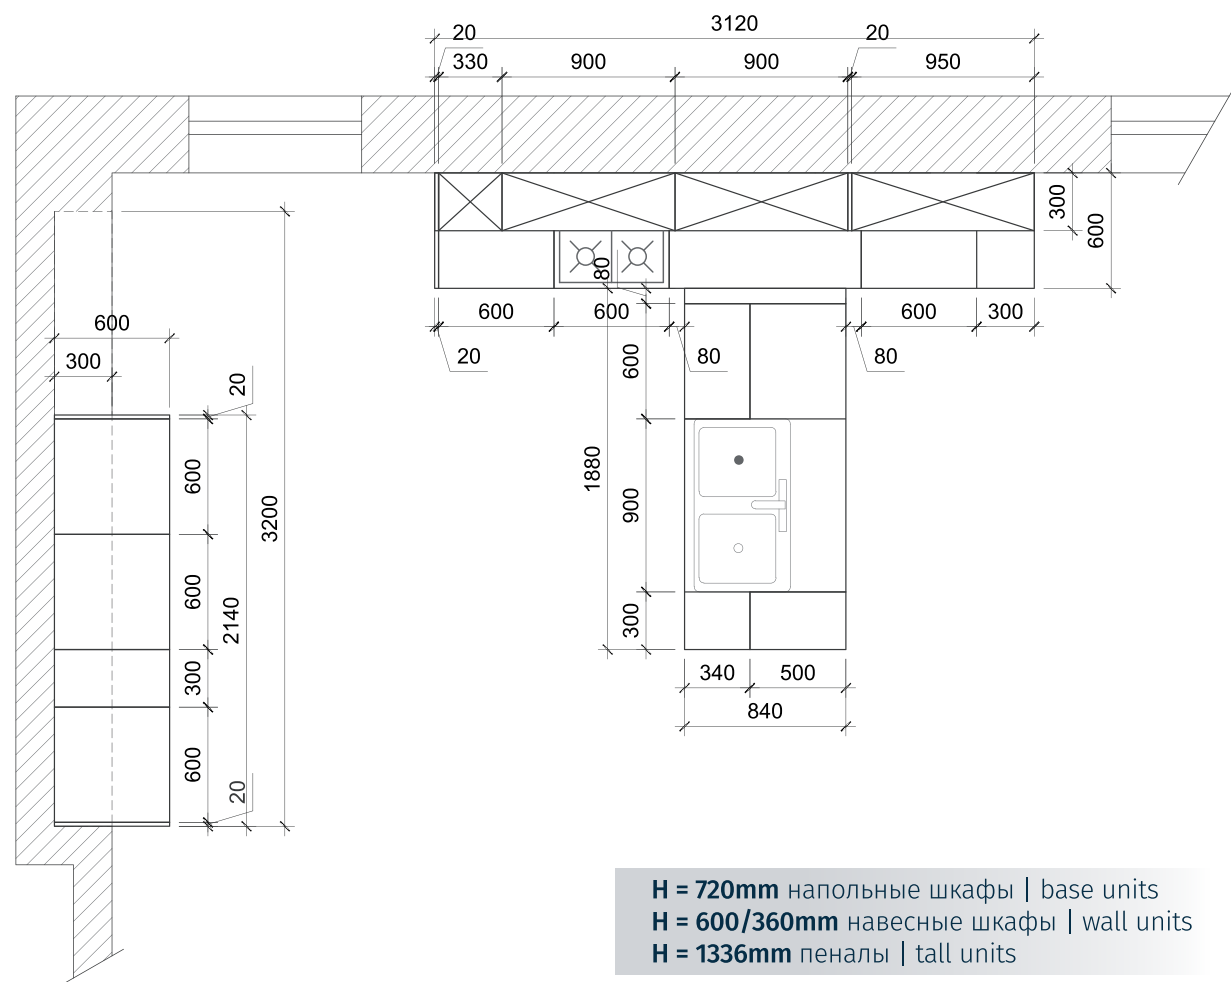

ФАСАДЫ Хаген **ЦВЕТ ФАСАДОВ** Ясень Светло-Серый / Ясень Меланж **РУЧКИ** Giusti S2995 (192мм)
СТОЛЕШНИЦА 38мм/50мм, пластик, цвет Сноу Уайт **КРОМКА** 3D Сноу Уайт / 3D Белая **СТЕНОВАЯ ПАНЕЛЬ**
Стекло Лакомат, толщина 4мм **ОТКРЫТЫЕ ПОЛКИ** Крашенная МДФ, цвет ZOV 136 Матовый / RAL 7010
Tarpaulin Grey Матовый (структурный) **ОТКРЫТЫЕ ПОЛКИ (ЗАДНЯЯ СТЕНКА)** Ламинированная ДСП, цвет
Сантана, толщина 18мм **СТЕЛЛАЖНАЯ СИСТЕМА** SmartCube Schüco **ЦОКОЛЬ** ПВХ, цвет Белый Матовый,
высота 100мм **ДОПОЛНИТЕЛЬНАЯ ИНФОРМАЦИЯ** Фасады из плиты МДФ, оклеенной пленкой ПВХ **RU**

FRONTS Hagen **FRONTS COLOR** Ash Light Grey / Ash Melange **HANDLES** Giusti S2995 (192mm hole spacing) **WORKTOP**
38mm/50mm, laminate, color Snow White **WORKTOP EDGE** 3D Snow White / 3D White **SPLASHBACK** Glass Lacomat,
thickness 4mm **OPEN SHELVES** MDF painted in ZOV 136 Matt / RAL 7010 Tarpaulin Grey Matt (textured surface) **OPEN**
SHELVES (BACK PANEL) Melamine faced chipboard, color Santana, thickness 18mm **SHELVING SYSTEM** SmartCube
Schüco **PLINTH** PVC, color White Mat, height 100mm **FURTHER DETAILS** MDF fronts laminated with PVC film **EN**