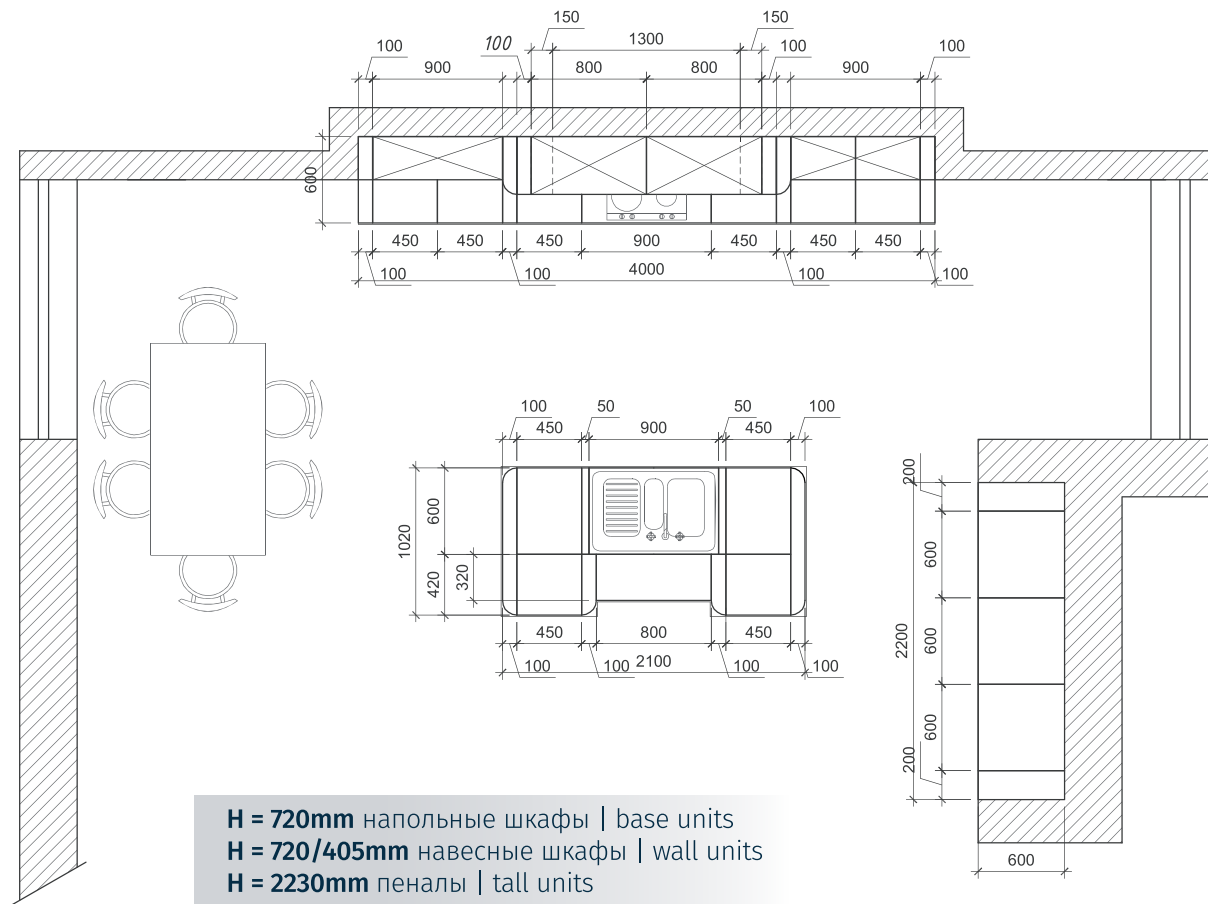

H = 720mm напольные шкафы | base units
H = 720/405mm навесные шкафы | wall units
H = 2230mm пеналы | tall units

ФАСАДЫ T518 Массив ясеня **ЦВЕТ ФАСАДОВ** 110 (золотая патина) / 124 (золотая патина) **ВИТРИНЫ** Стекло прозрачное **РУЧКИ** Giusti 707-Т3 (96мм), 707-Т3 **СТОЛЕШНИЦА** n/a **ПИЛЯСТРЫ** #9 **БАГЕТ** Б-3 «Шашки», Б-5 **ВИННЫЙ СТЕЛЛАЖ** ДСП, оклеенная шпоном ясеня, толщина полок 19мм, толщина шпона 0,6мм, цвет 110 **ВАГОНКА** Массив ясеня, цвет 110 (золотая патина) **ДЕКОРАТИВНЫЕ ПАНЕЛИ** БПД-2-1-1, БПД-4-1, БПД-5-1, БПД-7-2 **ДЕКОРАТИВНЫЕ ОПОРЫ** Опора нижняя (ширина 50мм) **ПЛИНТУС МЕБЕЛЬНЫЙ** ПМ-1 **ЛЕПНИНА** #5 **ЦОКОЛЬ** Прямой (ДСП, оклеенная шпоном ясеня, толщина шпона 0,6мм), высота 100мм

FRONTS T518 Natural ash wood **FRONTS COLOR** 110 (gold patina) / 124 (gold patina) **GLASS INSERTS** Clear glass **HANDLES/KNOBS** Giusti 707-T3 (96mm), 707-T3 **WORKTOP** n/a **PILASTERS** #9 **CROWN MOULDING** B-3 Dentil, B-5 **WINE RACK** Chipboard veneered with ash wood, shelf thickness 19mm, veneer thickness 0,6mm, color 110 **WALL PANNELLING** Tongue and groove panels, solid ash wood, color 110 (gold patina) **DECORATIVE PANELS** BPD-2-1-1, BPD-4-1, BPD-5-1, BPD-7-2 **DECORATIVE SUPPORTS** Bottom support (width 50mm) **PELMET** PM-1 **STUCCO ELEMENTS** #5 **PLINTH** Straight (chipboard veneered with ash wood, veneer thickness 0,6mm), height 100mm