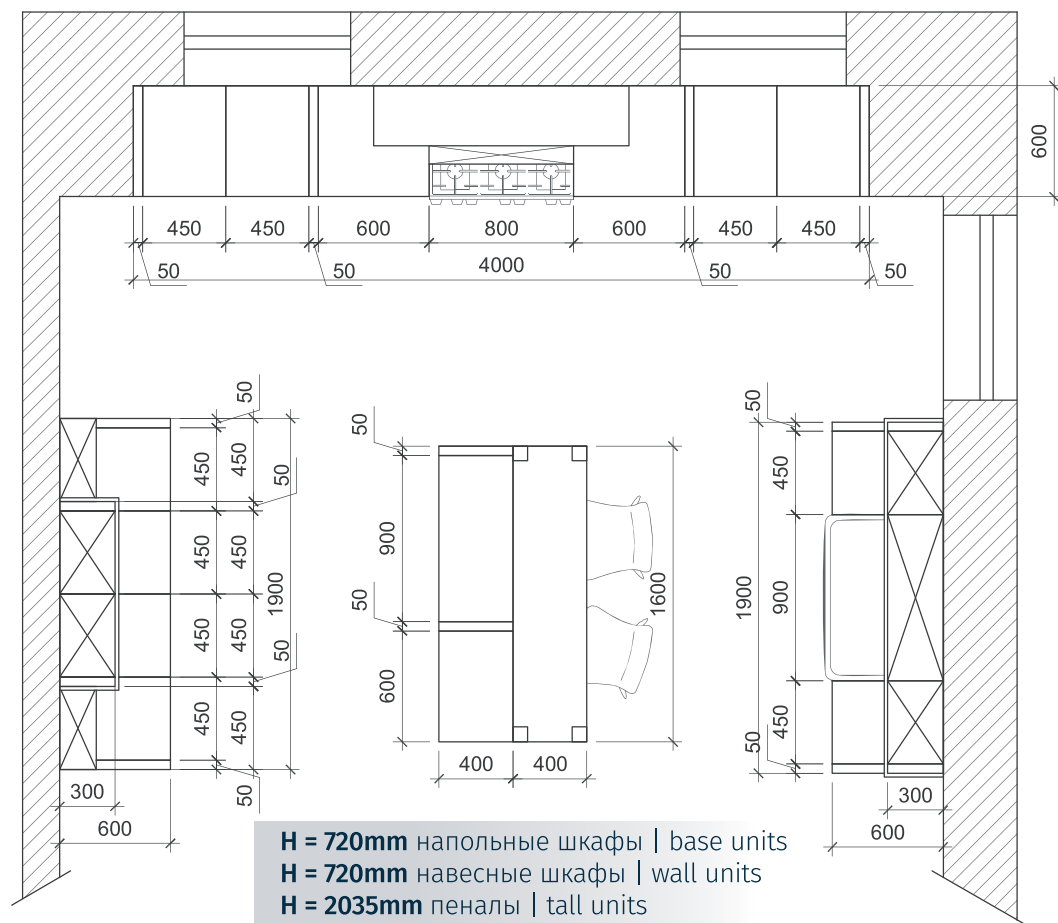

ФАСАДЫ T519 Массив ясеня **ЦВЕТ ФАСАДОВ** 101/124, без патины **ВИТРИНЫ** #1, стекло прозрачное **РЕШЕТКИ** #1 **РУЧКИ-КНОПКИ** Kwadro-Design Фарфор Никель **СТОЛЕШНИЦА** 38мм, пластик, цвет Дуб Давос Трюфель **КРОМКА** ABS Дуб Давос Трюфель **ПИЛЯСТРЫ** #2, #4 **БАГЕТ** Б-4 «Шашки» **ОТКРЫТЫЕ ПОЛКИ** ДСП, оклеенная шпоном ясеня, толщина полок 19мм, толщина шпона 0,6мм, цвет 101 без патины, балясины «Бочонки» **ВАГОНКА** Массив ясеня, цвет 101 **ДЕКОРАТИВНЫЕ ОПОРЫ** Опора нижняя (ширина 50мм), опора 80x80мм **ДЕКОРАТИВНЫЕ НАКЛАДКИ** «Сушка» (ширина 900мм), NM60 **ЦОКОЛЬ** Прямой (ДСП, оклеенная шпоном ясеня, толщина шпона 0,6мм), высота 100мм **RU**

FRONTS T519 Natural ash wood **FRONTS COLOR** 101/124, without patina **GLASS INSERTS** #1, clear glass **LATTICE INSERTS** #1 **KNOBS** Kwadro-Design Porcelain Nickel **WORKTOP** 38mm, laminate, color Davos Oak Truffle Brown **WORKTOP EDGE** ABS Davos Oak Truffle Brown **PILASTERS** #2, #4 **CROWN MOULDING** B-4 Dentil **OPEN SHELVES** Chipboard veneered with ash wood, shelf thickness 19mm, veneer thickness 0,6mm, color 101 without patina, barrel-shaped balusters **WALL PANELLING** Tongue and groove panels, solid ash wood, color 101 **DECORATIVE SUPPORTS** Bottom support (width 50mm), 80x80mm support **DECORATIVE TRIMS** «Plate rack» (width 900mm), NM60 **PLINTH** Straight (chipboard veneered with ash wood, veneer thickness 0,6mm), height 100mm **EN**