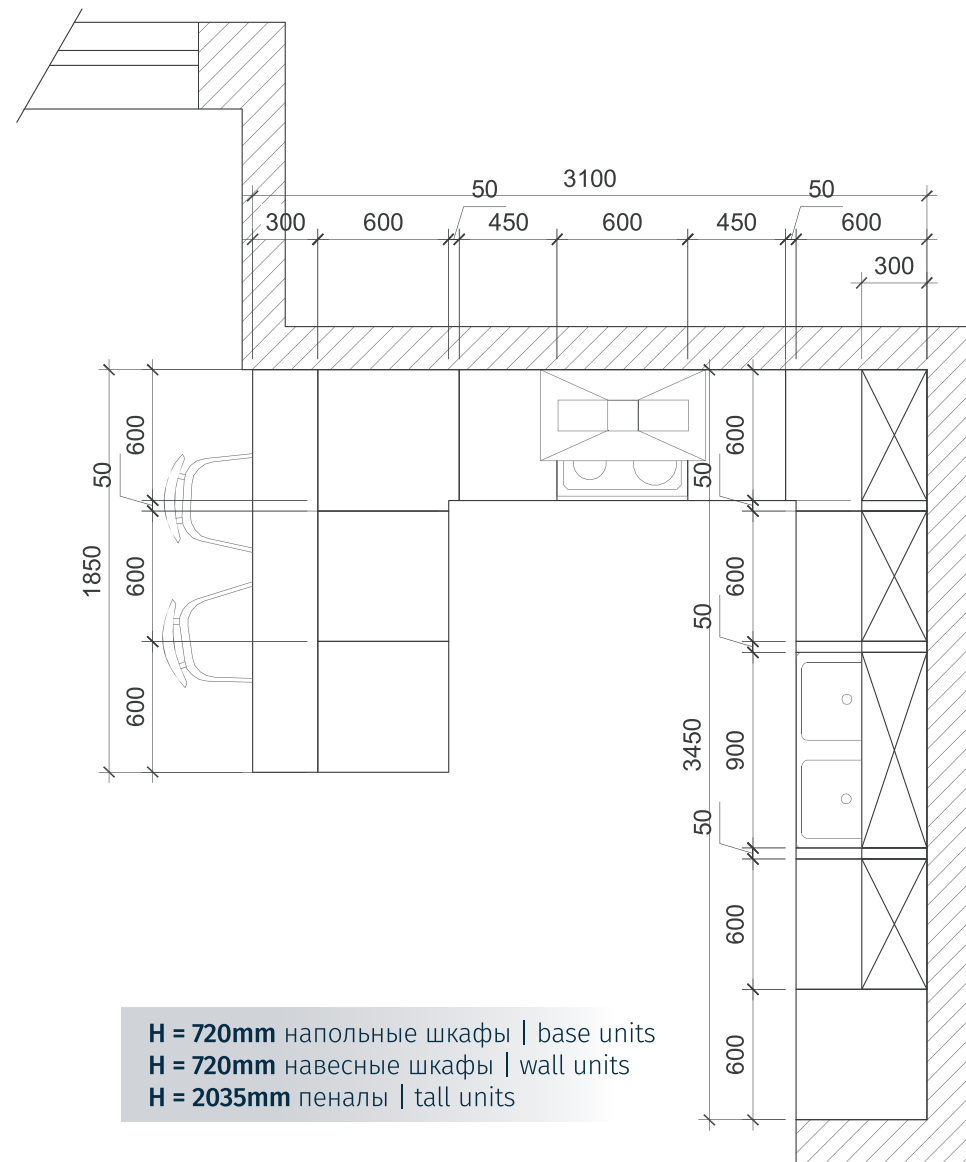

H = 720mm напольные шкафы | base units
H = 720mm навесные шкафы | wall units
H = 2035mm пеналы | tall units

ФАСАДЫ Трент **ЦВЕТ ФАСАДОВ** Цемент / Белый Супермат **ВИТРИНЫ** Стекло прозрачное **РУЧКИ** Gamet UP11-GERM11 (32, 96мм) **СТОЛЕШНИЦА** 38мм, массив ясеня, парафиномасляная смесь Палисандр **ВАГОНКА** Массив ясеня, цвет 101 (без патины) **ПИЛЯСТРЫ** #1, #2 **БАГЕТ** Б-30 **ЦОКОЛЬ** МДФ/ПВХ, цвет Цемент, высота 100мм **ДОПОЛНИТЕЛЬНАЯ ИНФОРМАЦИЯ** Фасады из плиты МДФ, оклеенной пленкой ПВХ

FRONTS Trent **FRONTS COLOR** Cement / White Supermatt **GLASS INSERTS** Clear glass **HANDLES** Gamet UP11-GERM11 (32, 96mm hole spacing) **WORKTOP** 38mm, solid ash wood, oil-wax finish Rosewood **WALL PANELLING** Tongue and groove panels, solid ash wood, color 101 (without patina) **PILASTERS** #1, #2 **CROWN MOULDING** B-30 **PLINTH** MDF/PVC, color Cement, height 100mm **FURTHER DETAILS** MDF fronts laminated with PVC film