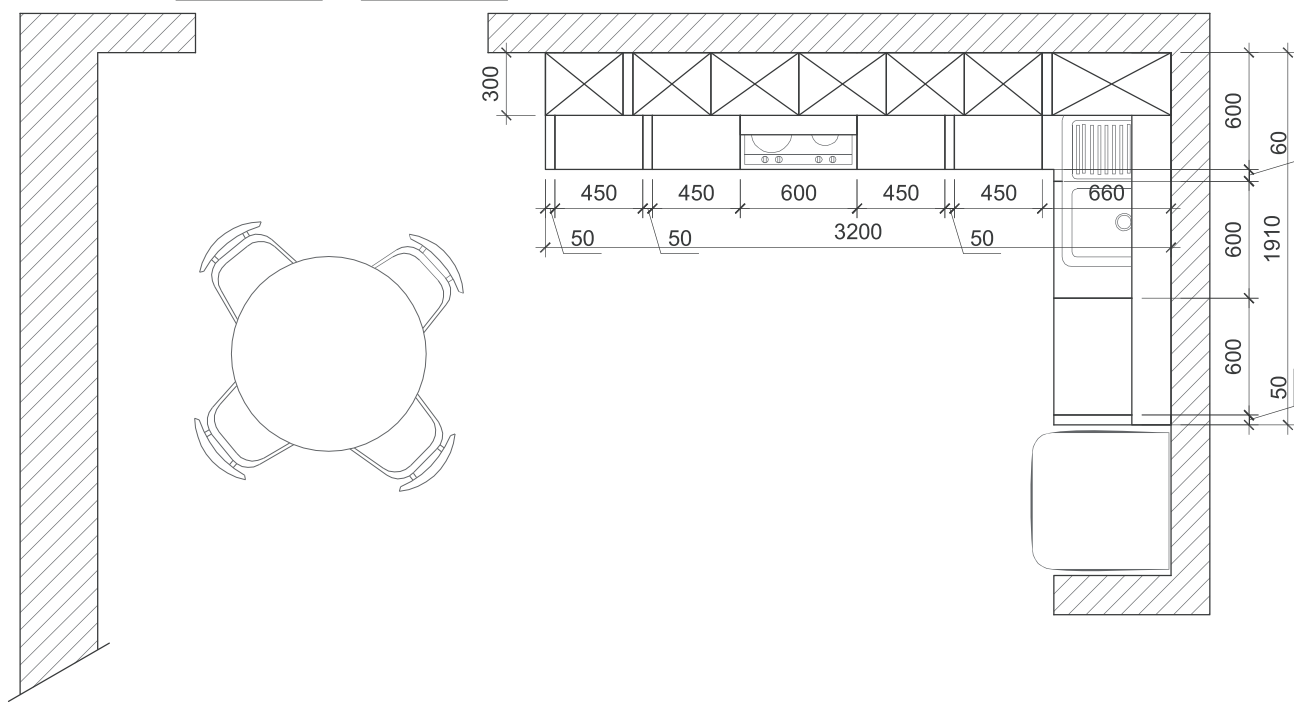

H = 720mm напольные шкафы | base units
H = 915mm навесные шкафы | wall units