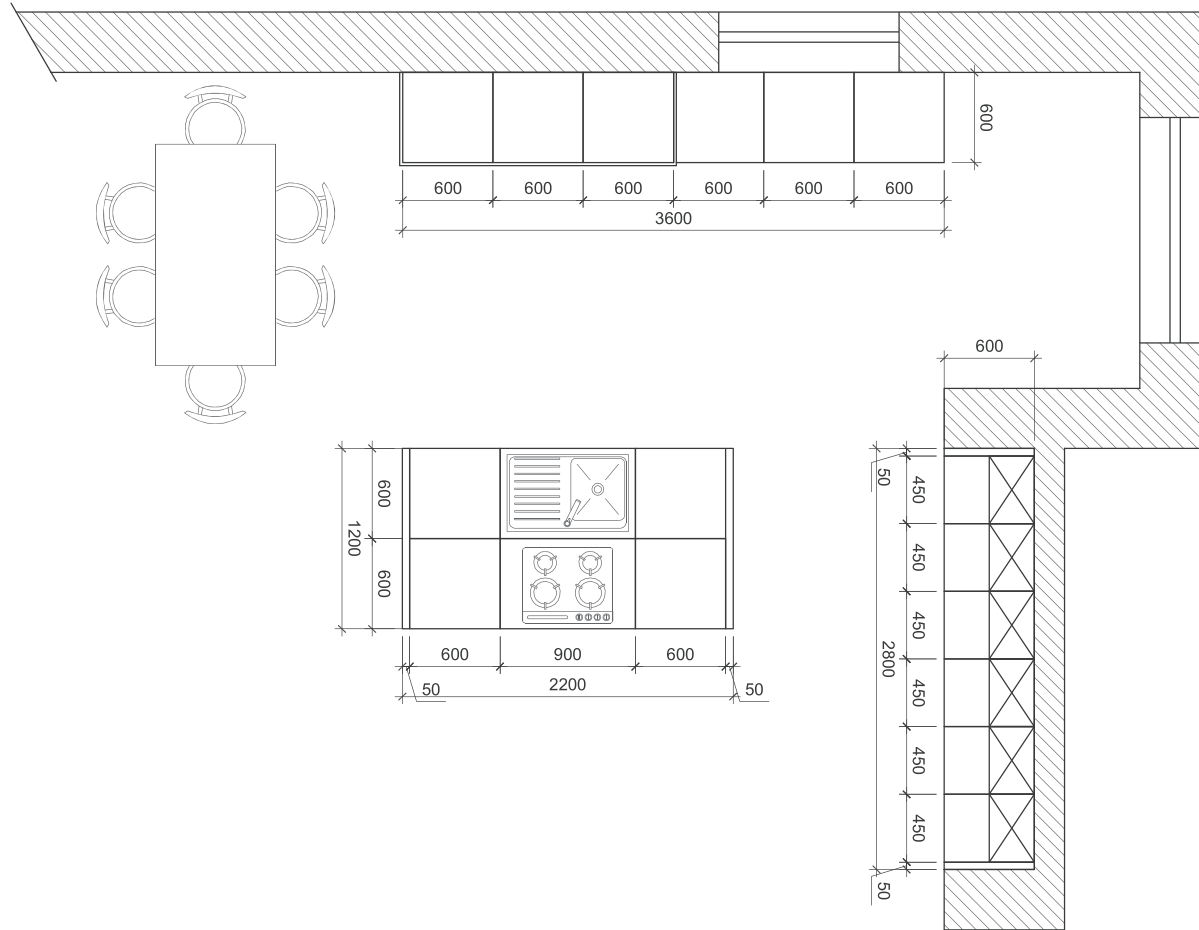

H = 720mm напольные шкафы | base units
H = 2035mm пеналы | tall units

ФАСАДЫ T533 Массив ясеня **ЦВЕТ ФАСАДОВ** 101, без патины **ВИТРИНЫ** #1, стекло прозрачное
РУЧКИ-КНОПКИ Giusti 77-T4 **СТОЛЕШНИЦА/СКАМЬЯ** 38мм, пластик, цвет Галиция **КРОМКА** ABS Галиция **ПИЛЯСТРЫ** #9 **БАГЕТ** Б-3 «Шашки» **ДЕКОРАТИВНЫЕ ОПОРЫ** Опора нижняя (ширина 50мм)
ЦОКОЛЬ Декоративный (МДФ, оклеенная шпоном ясеня, толщина шпона 0,6мм/массив ясеня), высота 150мм ^{RU}

FRONTS T533 Natural ash wood **FRONTS COLOR** 101, without patina **GLASS INSERTS** #1, clear glass **KNOBS** Giusti 77-T4
WORKTOP/BENCH TOP 38mm, laminate, color Galicia **WORKTOP EDGE ABS** Galicia **PILASTERS** #9 **CROWN MOULDING** B-3 Dentil **DECORATIVE SUPPORTS** Bottom support (width 50mm) **PLINTH** Decorative plinth (MDF veneered with ash wood, veneer thickness 0,6mm/solid ash wood), height 150mm ^{EN}