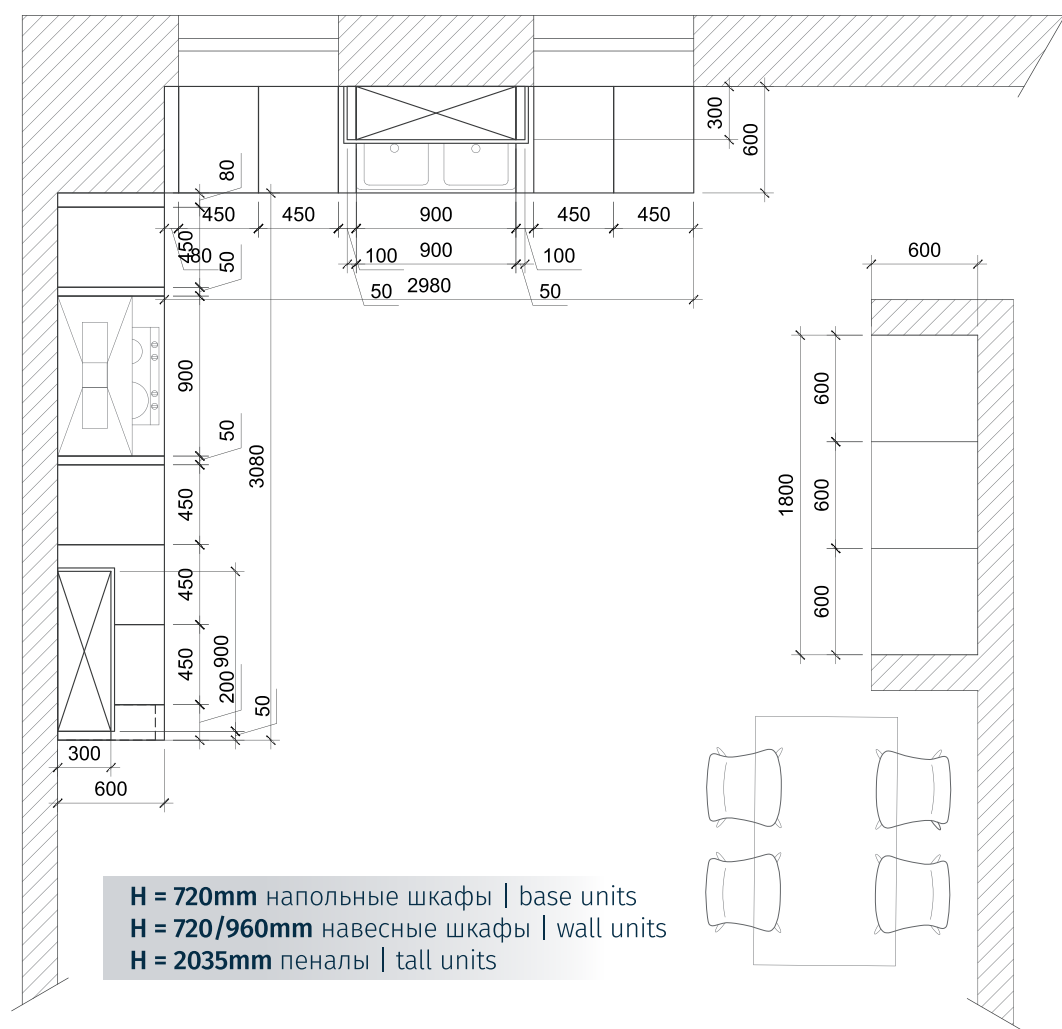

H = 720mm напольные шкафы | base units
H = 720/960mm навесные шкафы | wall units
H = 2035mm пеналы | tall units

ФАСАДЫ T507 Массив ясеня **ЦВЕТ ФАСАДОВ** 127 **ВИТРИНЫ** Стекло прозрачное **РЕШЕТКИ** #3 **РУЧКИ** Giusti 619-C2 (128мм), 673-C2 **СТОЛЕШНИЦА** 38мм, пластик, цвет Керамика Антрацит / 38мм, массив ясеня, #181 воскбойец Орех **НАКЛАДКА НА СТОЛЕШНИЦУ** Массив ясеня, 22мм **ПИЛЯСТРЫ** #9 **БАГЕТ** Б-3 **ДЕКОРАТИВНЫЕ ПОЛКИ** П7 **ДЕКОРАТИВНЫЕ ОПОРЫ** ОД-1, опора нижняя (ширина 50мм) **ЦОКОЛЬ** Прямой (ДСП, оклеенная шпоном ясеня, толщина шпона 0,6мм), высота 100мм / фигурный (массив ясеня), высота 100мм **RU**

FRONTS T507 Natural ash wood **FRONTS COLOR** 127 **GLASS INSERTS** Clear glass **LATTICE INSERTS** #3 **HANDLES/KNOBS** Giusti 619-C2 (128mm hole spacing), 673-C2 **WORKTOP** 38mm, laminate, color Ceramic Anthracite / 38mm, solid ash wood, #181 wax stain Walnut **WORKTOP EDGE** Solid ash wood, 22mm **PILASTERS** #9 **CROWN MOULDING** B-3 **DECORATIVE SHELF** P7 **DECORATIVE SUPPORTS** OD-1, bottom support (width 50mm) **PLINTH** Straight (chipboard veneered with ash wood, veneer thickness 0,6mm), height 100mm / shaped (solid ash wood), height 100mm **EN**