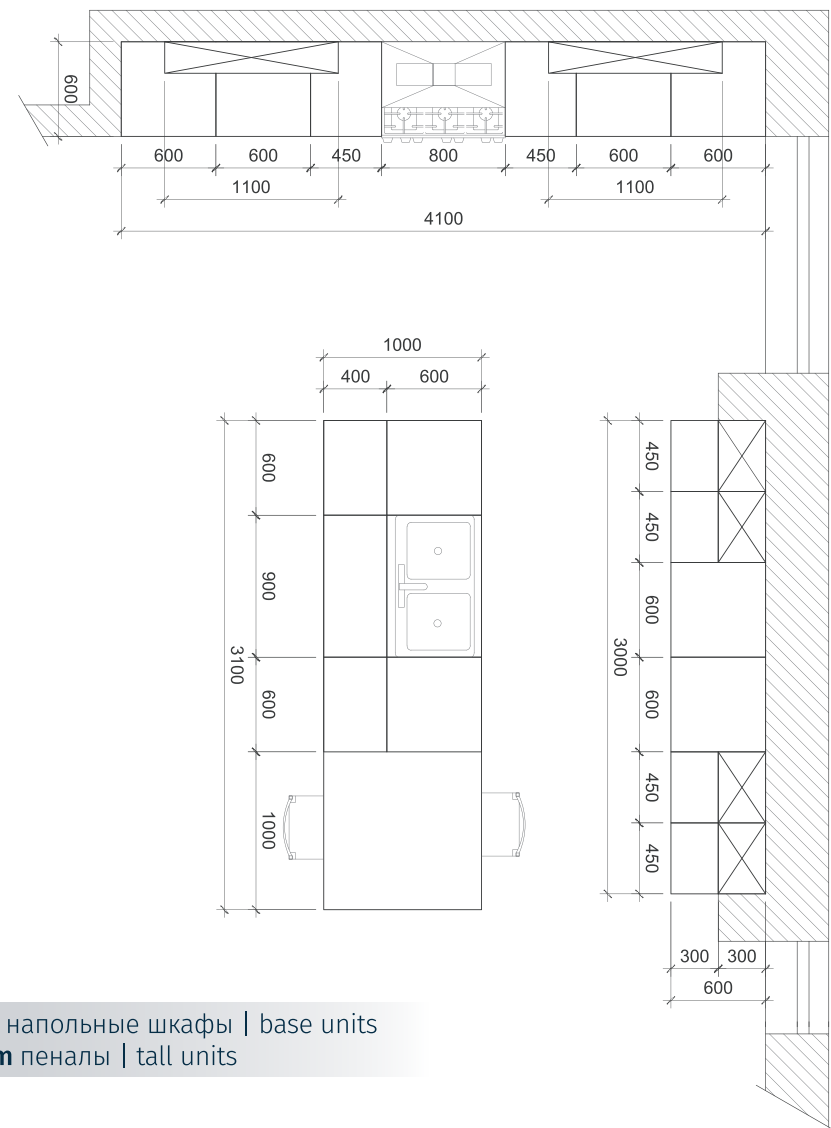

H = 720mm напольные шкафы | base units
H = 2035mm пеналы | tall units

ФАСАДЫ Марсель-4 **ЦВЕТ ФАСАДОВ** ПП Бурбон / ПП Каньон **ВИТРИНЫ** Стекло Лакомат, алюминиевый профиль Z-1 **РУЧКИ** Giusti S2995 (192mm) **СТОЛЕШНИЦА** 38мм, пластик, цвет Сноу Уайт **КРОМКА** 3D Сноу Уайт **ОТКРЫТЫЕ ПОЛКИ** Ламинированная ДСП, цвет Сантана, толщина 18мм **ЦОКОЛЬ** ПВХ, цвет Хром, высота 100мм **ДОПОЛНИТЕЛЬНАЯ ИНФОРМАЦИЯ** Фасады из плиты МДФ, оклеенной пленкой ПП

FRONTS Marseille-4 **FRONTS COLOR** PP Bourbon / PP Canyon **GLASS FRONTS** Glass Lacomat, Z-1 aluminum frame profile **HANDLES** Giusti S2995 (192mm hole spacing) **WORKTOP** 38mm, laminate, color Snow White **WORKTOP EDGE** 3D Snow White **OPEN SHELVES** Melamine faced chipboard, color Santana, thickness 18mm **PLINTH** PVC, color Chrome, height 100mm **FURTHER DETAILS** MDF fronts laminated with PP film