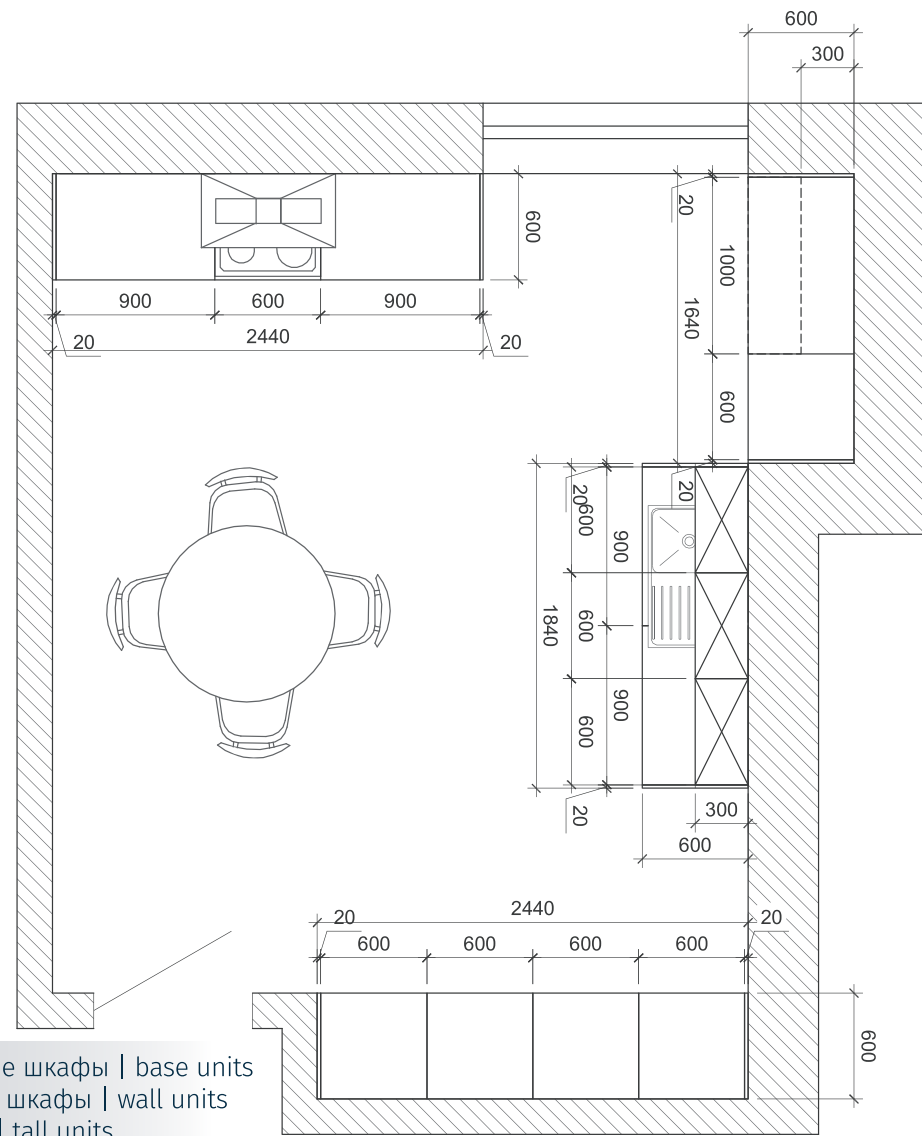

H = 720mm напольные шкафы | base units
H = 720mm навесные шкафы | wall units
H = 2035mm пеналы | tall units

ФАСАДЫ Эйвон **ЦВЕТ ФАСАДОВ** Деним **РУЧКИ** Gamet UP11-GEPM11 (32мм) **СТОЛЕШНИЦА** 38мм, пластик, цвет Дуб Аризона Серый **КРОМКА** ABS Дуб Аризона Серый **БАГЕТ** Б-10 **СТЕЛЛАЖ** МДФ/ПВХ, цвет Деним, толщина полок 19мм **ЦОКОЛЬ** МДФ/ПВХ, цвет Деним, высота 100мм **ДОПОЛНИТЕЛЬНАЯ ИНФОРМАЦИЯ** Фасады из плиты МДФ, оклеенной пленкой ПВХ **RU**

FRONTS Avon **FRONTS COLOR** Denim **HANDLES** Gamet UP11-GEPM11 (32mm hole spacing) **WORKTOP** 38mm, laminate, color Arizona Oak Grey **WORKTOP EDGE** ABS Arizona Oak Grey **CROWN MOULDING** B-10 **SHELVING** MDF/PVC, color Denim, thickness of shelves 19mm **PLINTH** MDF/PVC, color Denim, height 100mm **FURTHER DETAILS** MDF fronts laminated with PVC film **EN**