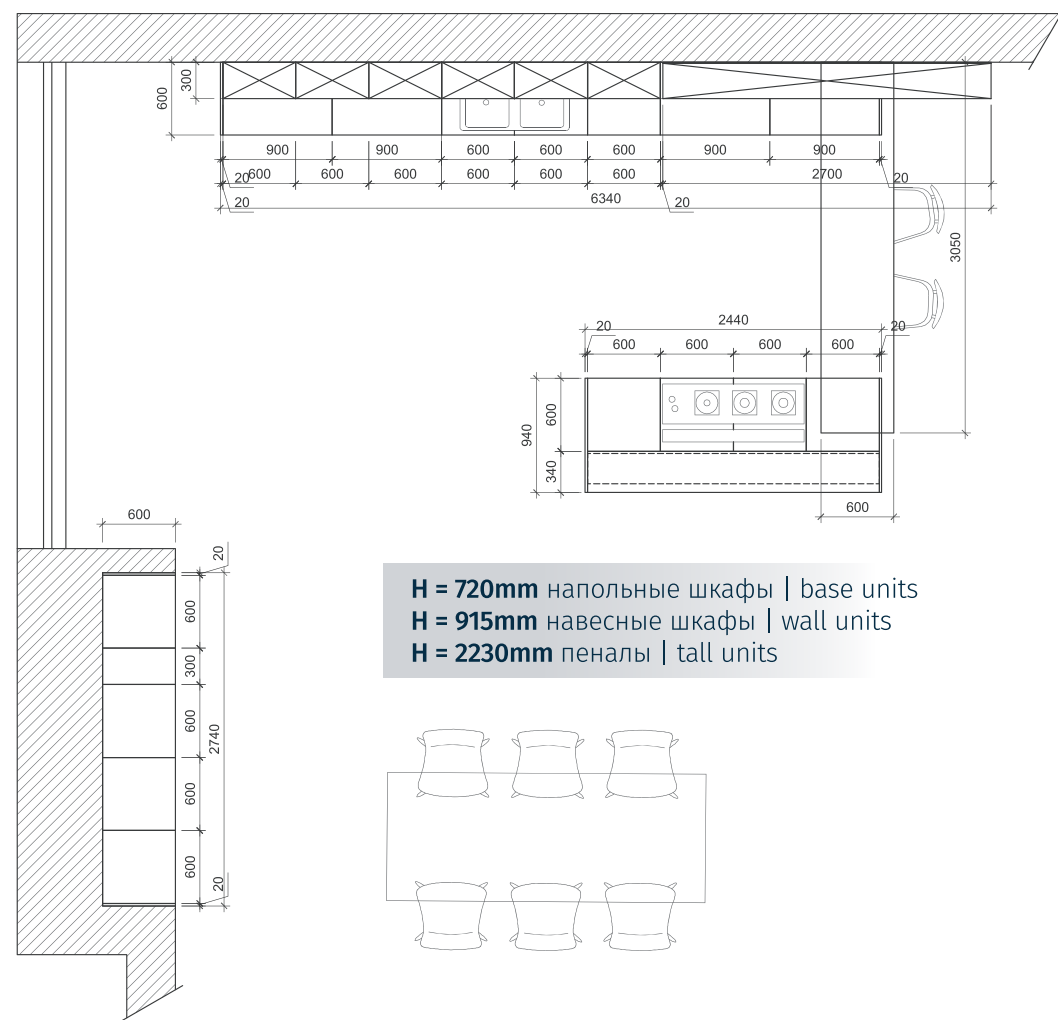

ФАСАДЫ Декоративная панель на основе плиты МДФ **ЦВЕТ ФАСАДОВ** Пихта / Базальт / Мохер **РУЧКИ** Профили VOLPATO Gola 80/G12 AL 09, Gola 80/G13 AL 09, 80/G14 AL 07 **СТОЛЕШНИЦА** 38мм, пластик, цвет Хромикс Серебро / 50мм, пластик, цвет Керамика Антрацит **КРОМКА** ABS Хромикс Серебро / ABS Керамика Антрацит **БОКОВЫЕ ПАНЕЛИ (ОСТРОВ)** 20мм, пластик, цвет Хромикс Серебро **СТЕНОВАЯ ПАНЕЛЬ / ОТКРЫТЫЕ ПОЛКИ** Декоративная панель на основе плиты МДФ, цвет Пихта **ЦОКОЛЬ** ПВХ, цвет Черный Глянec, высота 100мм **RU**

FRONTS Decorative MDF panels **FRONTS COLOR** Fir / Basalt / Mohair **HANDLES** Profiles VOLPATO Gola 80/G12 AL 09, Gola 80/G13 AL 09, 80/G14 AL 07 **WORKTOP** 38mm, laminate, color Chromix Silver / 50mm, laminate, color Ceramic Anthracite **WORKTOP EDGE** ABS Chromix Silver / ABS Ceramic Anthracite **SIDE PANELS (KITCHEN ISLAND)** 20mm, laminate, color Chromix Silver **WALL PANEL / OPEN SHELVES** Decorative MDF panels, color Fir **PLINTH** PVC, color Black Gloss, height 100mm **EN**