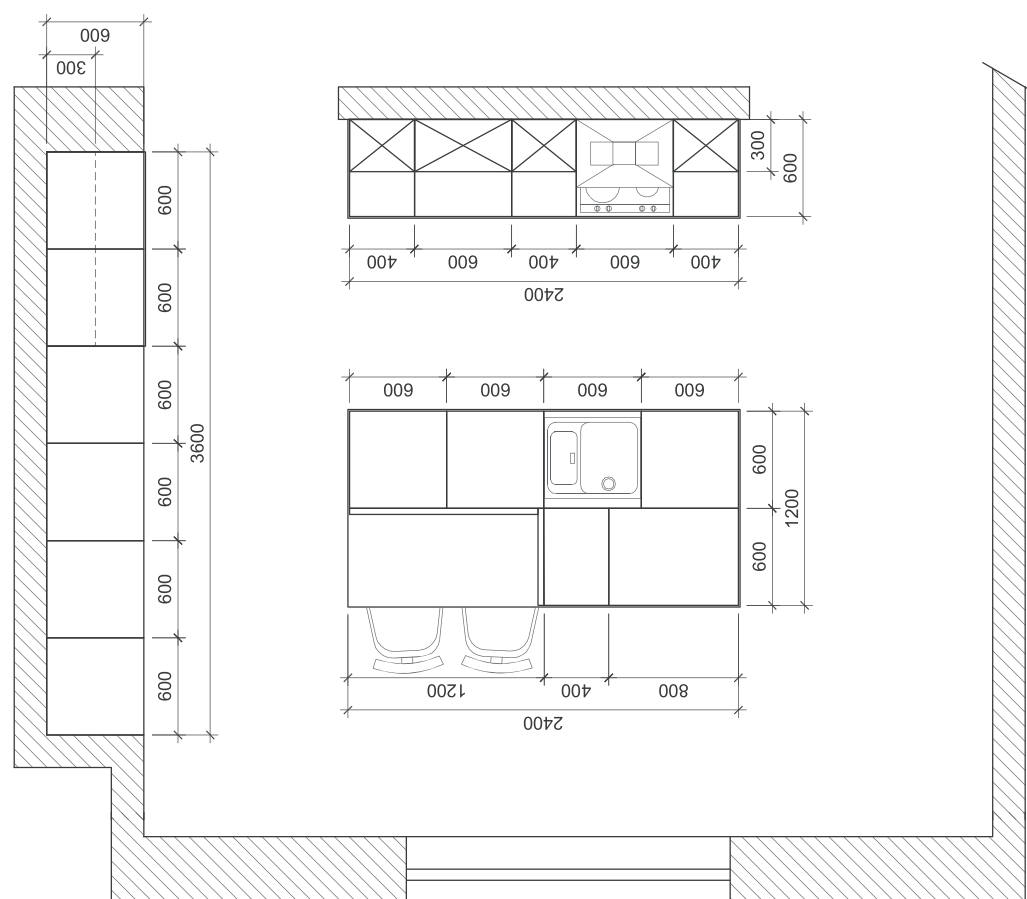

H = 720mm напольные шкафы | base units
H = 720mm навесные шкафы | wall units
H = 2035mm пеналы | tall units

ФАСАДЫ T501 Массив ясеня **ЦВЕТ ФАСАДОВ** 124 **ВИТРИНЫ** Стекло прозрачное **РУЧКИ** Rejs 10-08 Алюминий (160мм) **СТОЛЕШНИЦА/ОПОРА ОСТРОВА** 38мм, пластик, цвет Дуб Давос Трюфель **КРОМКА** ABS Дуб Давос Трюфель **ОТКРЫТЫЕ ПОЛКИ** ДСП, оклеенная шпоном ясеня, толщина полок 19мм, толщина шпона 0,6мм, цвет 124 **ЦОКОЛЬ** Прямой (ДСП, оклеенная шпоном ясеня, толщина шпона 0,6мм), высота 150мм **RU**

FRONTS T501 Natural ash wood **FRONTS COLOR** 124 **GLASS INSERTS** Clear glass **HANDLES** Rejs 10-08 Aluminum (160mm hole spacing) **WORKTOP/ISLAND SUPPORT** 38mm, laminate, color Davos Oak Truffle Brown **WORKTOP EDGE** ABS Davos Oak Truffle Brown **OPEN SHELVES** Chipboard veneered with ash wood, shelf thickness 19mm, veneer thickness 0,6mm, color 124 **PLINTH** Straight (chipboard veneered with ash wood, veneer thickness 0,6mm), height 150mm **EN**