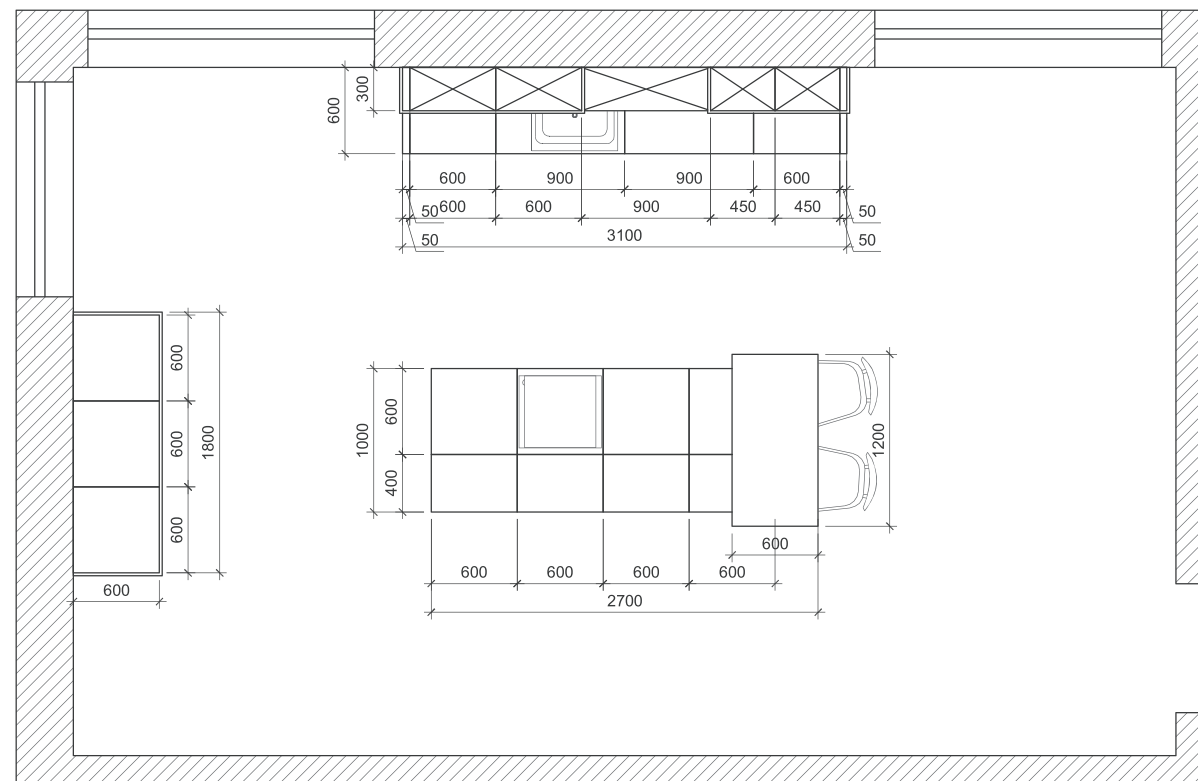

H = 720mm напольные шкафы | base units
H = 720mm навесные шкафы | wall units
H = 2230mm пеналы | tall units

ФАСАДЫ Линнеа **ЦВЕТ ФАСАДОВ** Дуб Светлый / Фьорд / Белый Супермат **РУЧКИ** Клиента **СТОЛЕШНИЦА/БОКОВЫЕ ПАНЕЛИ** 38мм, пластик, цвет Сноу Уайт **КРОМКА** 3D Сноу Уайт **БАРНАЯ СТОЙКА** 80мм, кварцевый агломерат, цвет Бьянко **ОТКРЫТЫЕ ПОЛКИ** 38мм, пластик, цвет Сноу Уайт / Стекло прозрачное, толщина 6мм **ОТКРЫТЫЕ ПОЛКИ (ЗАДНЯЯ СТЕНКА)** Пленка ПВХ (МДФ), цвет Белый Супермат **НИША** Крашенная МДФ, цвет NCS S 3010-B10G Матовый (структурный) **БАГЕТ** Б-30, пленка ПВХ, цвет Фьорд / Белый Супермат **ЦОКОЛЬ** ПВХ, цвет Белый Матовый, высота 100мм **ДОПОЛНИТЕЛЬНАЯ ИНФОРМАЦИЯ** Фасады из плиты МДФ, оклеенной пленкой ПВХ

FRONTS Linnea **FRONTS COLOR** Oak Light / Fjord / White Supermatt **HANDLES** N/A **WORKTOP/SIDE PANELS** 38mm, laminate, color Snow White **WORKTOP EDGE** 3D Snow White **BREAKFAST BAR TOP** 80mm, quartz agglomerate, color Bianco **OPEN SHELVES** 38mm, laminate, color Snow White / Clear glass, thickness 6mm **OPEN SHELVES (BACK PANEL)** PVC film (MDF base material), color White Supermatt **NICHE** MDF painted in NCS S 3010-B10G Matt (textured surface) **CROWN MOULDING** B-30, PVC film, color Fjord / White Supermatt **PLINTH** PVC, color White Mat, height 100mm **FURTHER DETAILS** MDF fronts laminated with PVC film