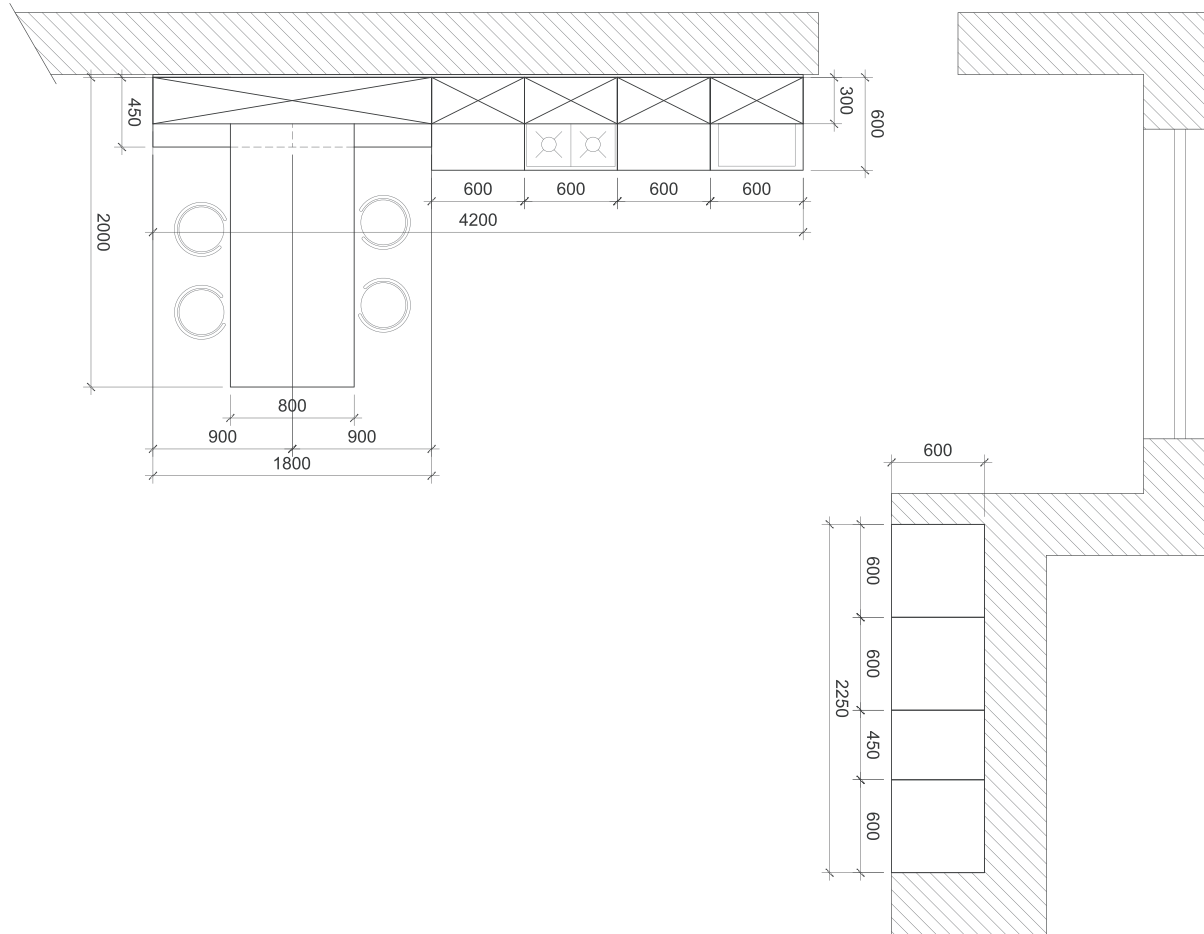

H = 720mm напольные шкафы | base units
H = 720mm навесные шкафы | wall units
H = 2035mm пеналы | tall units

ФАСАДЫ Стекло крашеное Лакобель (ДСП) **ЦВЕТ ФАСАДОВ** Каштан / Ультрabelый **РУЧКИ** Скрытые ручки-профили C-1/C-2 Schüco **СТОЛЕШНИЦА** 20мм, кварцевый агломерат, цвет Бьянко **СТЕНОВАЯ ПАНЕЛЬ** Стекло Лакомат, толщина 4мм **СТОЛ/ПОЛКИ** Стекло крашеное Лакобель, цвет Aqua, толщина 8мм (Triplex) **СТЕНОВАЯ ПАНЕЛЬ/ВИННЫЙ СТЕЛЛАЖ** ДСП, оклеенная шпоном ясеня (толщина шпона 0,6мм), парафиномасляная смесь Палисандр **ЦОКОЛЬ** ПВХ, цвет Белый Глянец, высота 100мм

FRONTS Painted glass Lacobel (chipboard base material) **FRONTS COLOR** Chestnut / Ultra White **HANDLES** Concealed pull grips C-1/C-2 Schüco **WORKTOP** 20mm, quartz agglomerate, color Bianco **SPLASHBACK** Glass Lacomat, thickness 4mm **TABLE TOP/SHELVES** Painted glass Lacobel, color Aqua, thickness 8mm (Triplex) **WALL PANELS/WINE RACK** Chipboard veneered with ash wood (veneer thickness 0,6mm, oil-wax finish Rosewood) **PLINTH** PVC, color White Gloss, height 100mm